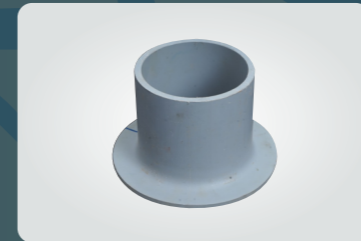

PVC FABRICATED LONG COUPLER

4 KG ITEM	63mm (2") - 200mm (8")
6 KG ITEM	40mm (1¼") - 200mm (8")
10 KG ITEM	63mm (2") - 200mm (8")

PVC FABRICATED REPAIR COUPLER

10 KG ITEM	110mm (4") - 355mm (14")
------------	--------------------------

PVC FABRICATED TAIL PIECE

6 KG ITEM	63mm (2") - 355mm (14")
10 KG ITEM	63mm (2") - 355mm (14")

PVC FABRICATED TEE

10 KG ITEM	140mm (5") - 355mm (14")
------------	--------------------------

PVC FABRICATED ELBOW