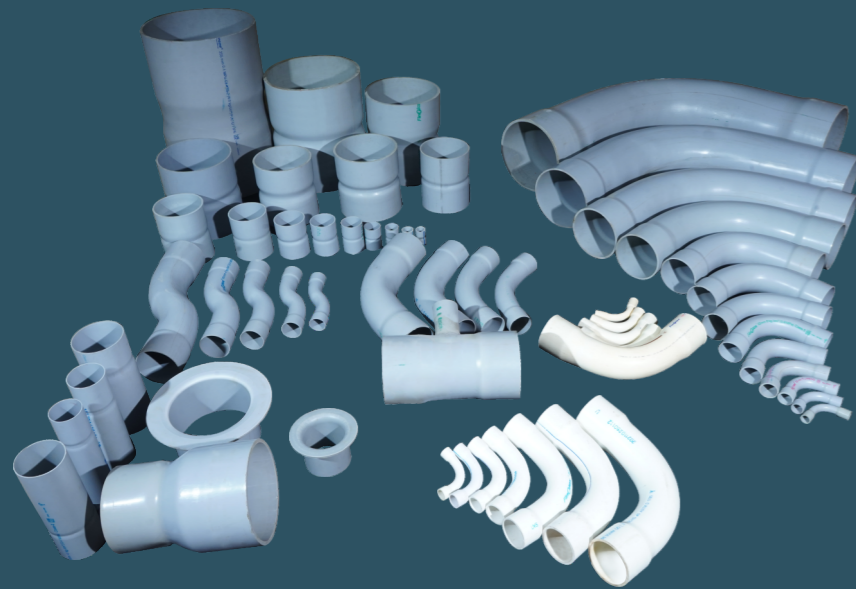

PVC FABRICATED FTA & MTA

10 KG ITEM

140mm (5") - 315mm (12")

PVC FABRICATED END CAP

10 KG ITEM

140mm (5") - 355mm (14")

All size special fabricated items like Bend, Coupler, Tail Piece, Elbow, Shoe, TEE, FTA, MTA, Repair Coupler, Threaded Coupler, End Cap Reducer and much more customized products in PVC with **ISI Quality.**

PVC FABRICATED BEND

4 KG ITEM	63mm (2") - 315mm (12")
6 KG ITEM	40mm (1¼") - 315mm (12")
10 KG ITEM	20mm (½") - 315mm (12")
15 KG ITEM	20mm (½") - 50mm (1½")

UPVC FABRICATED BEND

SCHEDULE-40	21.3mm (½") - 140mm (5")
SCHEDULE-80	21.3mm (½") - 140mm (5")

CPVC FABRICATED BEND

SEH - 40	20mm (½") - 150mm (6")
SEH - 80	20mm (½") - 150mm (6")

PVC FABRICATED S-BEND

4 KG ITEM	63mm (2") - 200mm (8")
6 KG ITEM	40mm (1¼") - 200mm (8")
10 KG ITEM	25mm (¾") - 200mm (8")
15 KG ITEM	25mm (¾") - 50mm (1½")

PVC FABRICATED HALF BEND

4 KG ITEM	63mm (2") - 315mm (12")
6 KG ITEM	40mm (1¼") - 315mm (12")
10 KG ITEM	25mm (¾") - 315mm (12")
15 KG ITEM	25mm (¾") - 50mm (1½")

PVC FABRICATED COUPLER

4 KG ITEM	63mm (2") - 355mm (14")
6 KG ITEM	40mm (1¼") - 355mm (14")
10 KG ITEM	20mm (½") - 355mm (14")
15 KG ITEM	20mm (½") - 50mm (1½")