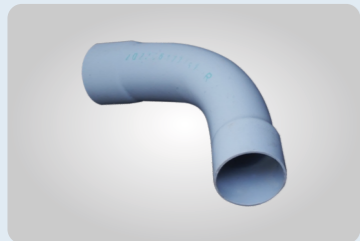

CPVC FABRICATED BEND

SEH - 40	20mm (½") - 150mm (6")
SEH - 80	20mm (½") - 150mm (6")

PVC FABRICATED S-BEND

4 KG ITEM	63mm (2") - 200mm (8")
6 KG ITEM	40mm (1¼") - 200mm (8")
10 KG ITEM	25mm (¾") - 200mm (8")
15 KG ITEM	25mm (¾") - 50mm (1½")

PVC FABRICATED HALF BEND

4 KG ITEM	63mm (2") - 315mm (12")
6 KG ITEM	40mm (1¼") - 315mm (12")
10 KG ITEM	25mm (¾") - 315mm (12")
15 KG ITEM	25mm (¾") - 50mm (1½")

PVC FABRICATED COUPLER

4 KG ITEM	63mm (2") - 355mm (14")
6 KG ITEM	40mm (1¼") - 355mm (14")
10 KG ITEM	20mm (½") - 355mm (14")
15 KG ITEM	20mm (½") - 50mm (1½")